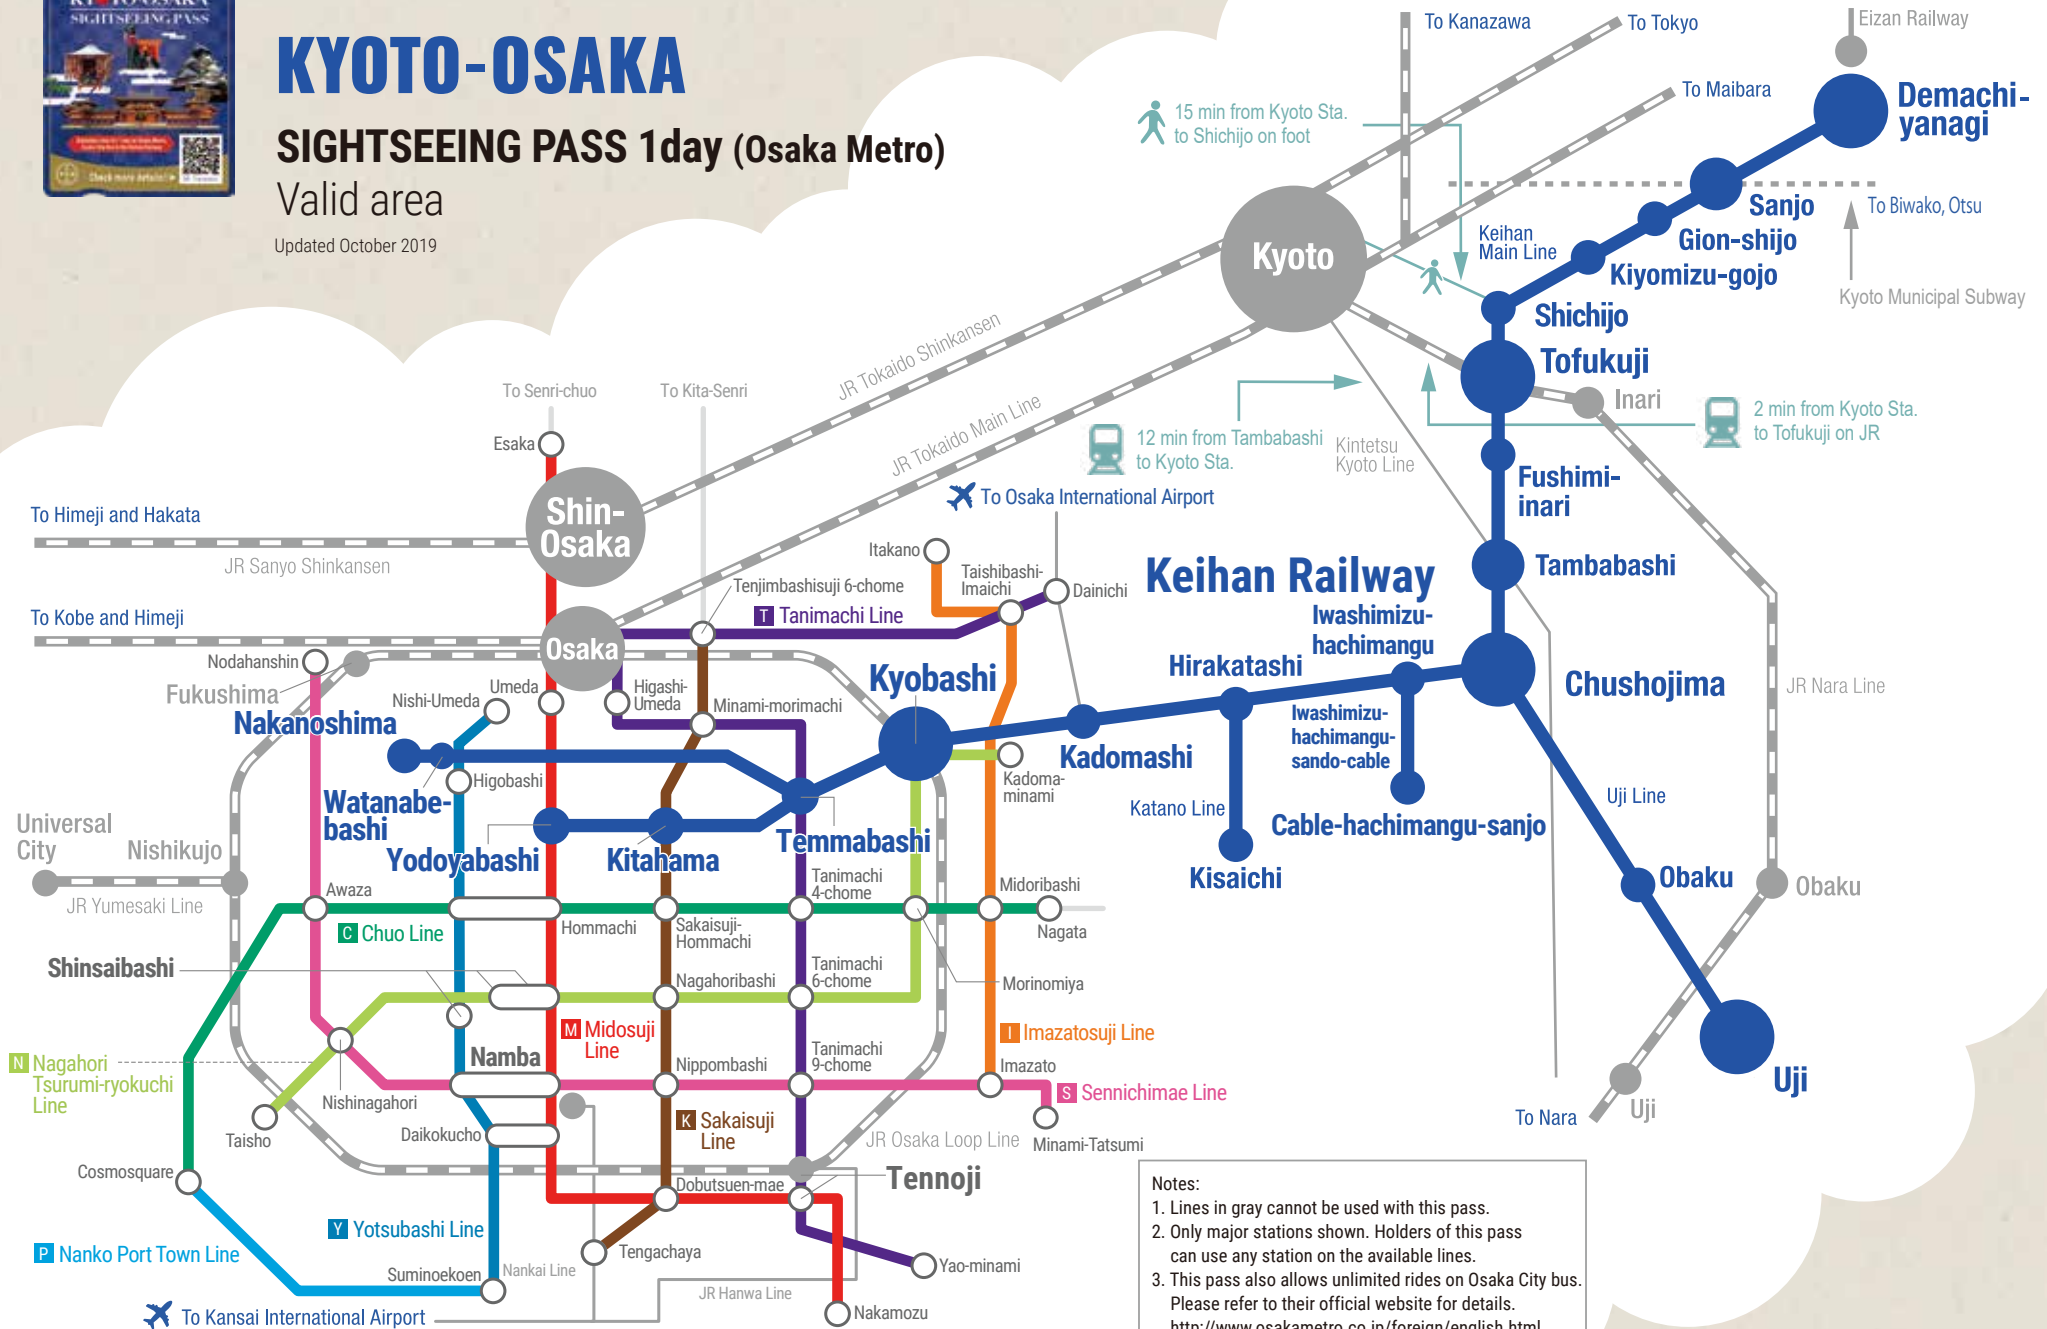

KYOTO-OSAKA

SIGHTSEEING PASS 1day (Osaka Metro)

Valid area

Updated October 2019

- Notes:
1. Lines in gray cannot be used with this pass.
 2. Only major stations shown. Holders of this pass can use any station on the available lines.
 3. This pass also allows unlimited rides on Osaka City bus. Please refer to their official website for details. <http://www.osakametro.co.jp/foreign/english.html>