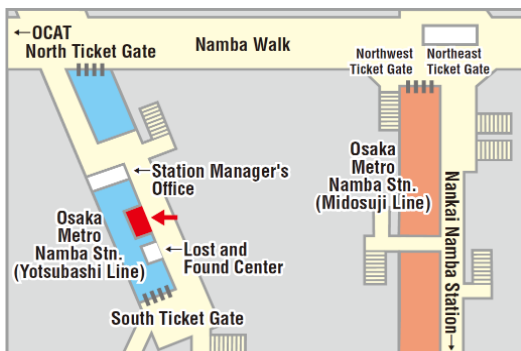

KYOTO-OSAKA SIGHTSEEING PASS 1day (Osaka Metro) Exchange Location & Hours of Operation

Location 1

Osaka Metro Information Counter Shin-Osaka Station

Hour of Operation :
9:00 a.m. - 3:30 p.m.
Closed: Jan 1st

Location 2

Osaka Metro Umeda Station Commuter pass sales counter

Hour of Operation :
7:00 a.m. - 8:00 p.m. (Mon. - Fri.)
9:00 a.m. - 8:00 p.m. (Sat.)
9:00 a.m. - 6:00 p.m. (Sun. & Holidays)

Location 3

Osaka Metro Namba Station Commuter pass sales counter