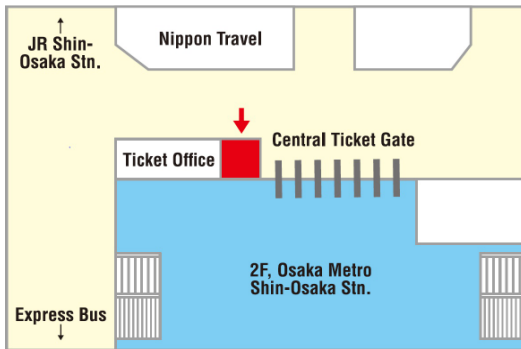

KYOTO-OSAKA SIGHTSEEING PASS 1day (Osaka Metro) Exchange Location & Hours of Operation

Location 1

Osaka Metro Information Counter Shin-Osaka Station

Hour of Operation :
9:00 a.m. - 3:30 p.m.
Closed: Jan 1st

Location 2

Osaka Metro Umeda Station Commuter pass sales counter

Hour of Operation :
7:00 a.m. - 8:00 p.m. (Mon. - Fri.)
9:00 a.m. - 8:00 p.m. (Sat.)
9:00 a.m. - 6:00 p.m. (Sun. & Holidays)

Location 3

Osaka Metro Namba Station Commuter pass sales counter

Hour of Operation :
9:00 a.m. - 8:00 p.m. (Mon. - Sat.)
9:00 a.m. - 6:00 p.m. (Sun. & Holidays)
Closed: Jan 1st

Location 4

Osaka Metro Tennoji Station Commuter pass sales counter

Hour of Operation :
9:00 a.m. - 8:00 p.m. (Mon. - Sat.)
9:00 a.m. - 6:00 p.m. (Sun. & Holidays)
Closed: Jan 1st