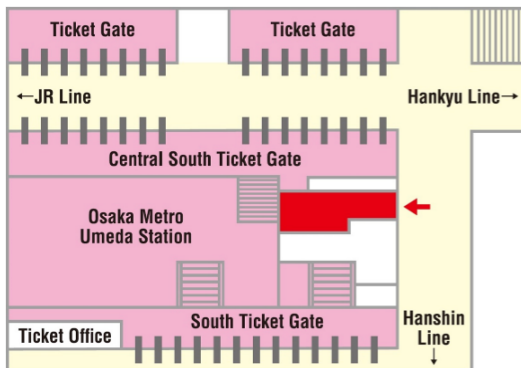

KYOTO-OSAKA SIGHTSEEING PASS 1day (Osaka Metro) Exchange Location & Hours of Operation

Location 1

Osaka Metro Information Counter Shin-Osaka Station

Hour of Operation :
9:00 a.m. - 3:30 p.m.
Closed: Jan 1st

Location 2

Osaka Metro Umeda Station Commuter pass sales counter

Hour of Operation :
7:00 a.m. - 8:00 p.m. (Mon. - Fri.)
9:00 a.m. - 8:00 p.m. (Sat.)
9:00 a.m. - 6:00 p.m. (Sun. & Holidays)

Location 3

Osaka Metro Namba Station Commuter pass sales counter

Hour of Operation :
9:00 a.m. - 8:00 p.m. (Mon. - Sat.)
9:00 a.m. - 6:00 p.m. (Sun. & Holidays)
Closed: Jan 1st

Location 4

Osaka Metro Tennoji Station Commuter pass sales counter

Hour of Operation :
9:00 a.m. - 8:00 p.m. (Mon. - Sat.)
9:00 a.m. - 6:00 p.m. (Sun. & Holidays)
Closed: Jan 1st