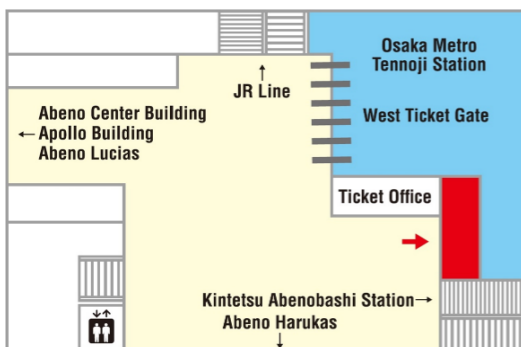

Location 4

Osaka Metro Tennoji Station Commuter pass sales counter

Hour of Operation :
9:00 a.m. - 8:00 p.m. (Mon. - Sat.)
9:00 a.m. - 6:00 p.m. (Sun. & Holidays)
Closed: Jan 1st