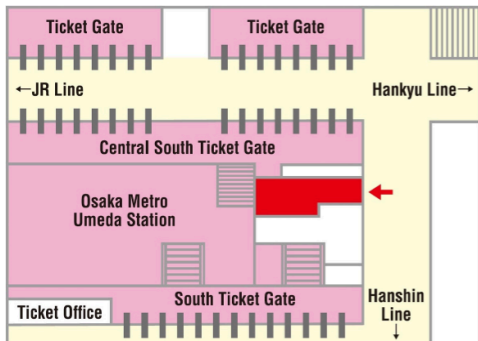

Location 11

Osaka Metro Umeda Station Commuter pass sales counter

Hour of Operation :

7:00 - 20:00 (Mon. - Fri.)

9:00 - 20:00 (Sat.)

9:00 - 18:00 (Sun. & Holidays)

*Excluding Friday, March 21, 2025 to Sunday, April 20, 2025