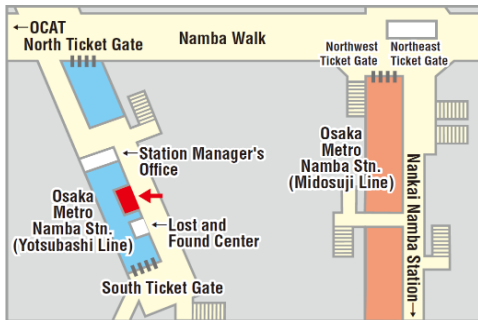

Location 5

**Sugi Pharmacy Shinsaibashi Store  
3th floor**

Hour of Operation :  
09:00 ~ 23:00

Location 6

**Sugi Pharmacy LINKS UMEDA  
store 1st basement**

Hour of Operation :  
9:30 ~ 22:00

Location 7

**Sugi Pharmacy KITTE OSAKA  
Store 1st basement**

**\*Excluding Friday, March 21, 2025 to Sunday, April 20, 2025**

Location 10