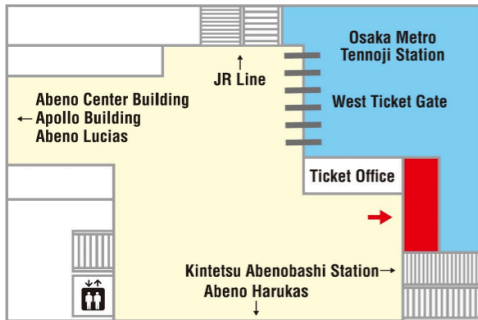

Location 5

**Sugi Pharmacy Shinsaibashi Store  
3th floor**

Hour of Operation :  
09:00 ~ 23:00

Location 6

**Sugi Pharmacy LINKS UMEDA  
store 1st basement**

Hour of Operation :  
9:30 ~ 22:00

Location 7

**Sugi Pharmacy KITTE OSAKA  
Store 1st basement**

Hour of Operation :  
9:00-23:00(Weekdays),  
10:00-23:00(Sat.& Sun.&Holidays)

Location 8

**Osaka Metro Information Counter  
Shin-Osaka Station**

Hour of Operation :  
9:00~16:30

Location 9