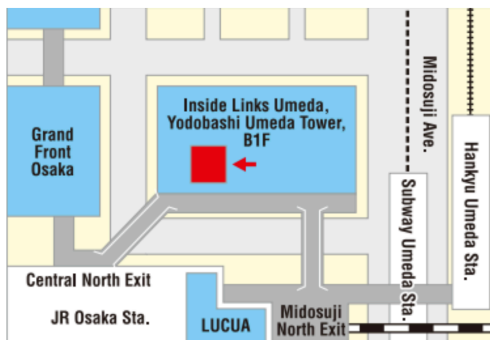

Location 5

**Sugi Pharmacy Shinsaibashi Store  
3th floor**

Hour of Operation :  
09:00 ~ 23:00

Location 6

**Sugi Pharmacy LINKS UMEDA  
store 1st basement**

Hour of Operation :  
9:30 ~ 22:00

Location 7

**Sugi Pharmacy KITTE OSAKA  
Store 1st basement**