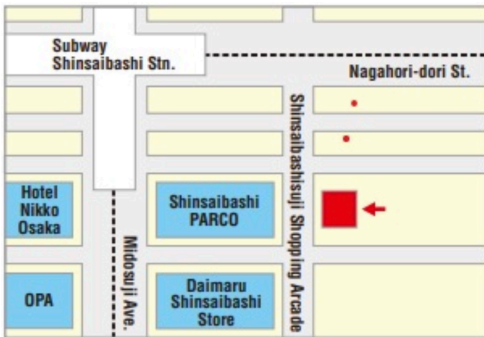

Location 5

**Sugi Pharmacy Shinsaibashi Store  
3th floor**

Hour of Operation :  
09:00 ~ 23:00

Location 6

**Sugi Pharmacy LINKS UMEDA  
store 1st basement**

Hour of Operation :  
9:30 ~ 22:00

Location 7

**Sugi Pharmacy KITTE OSAKA  
Store 1st basement**

Hour of Operation :  
9:00-23:00(Weekdays),  
10:00-23:00(Sat.& Sun.&Holidays)

Location 8

**Osaka Metro Information Counter  
Shin-Osaka Station**

Hour of Operation :  
9:00~16:30

Location 9

**\*Excluding Friday, March 21, 2025 to Sunday, April 20, 2025**

Location 11