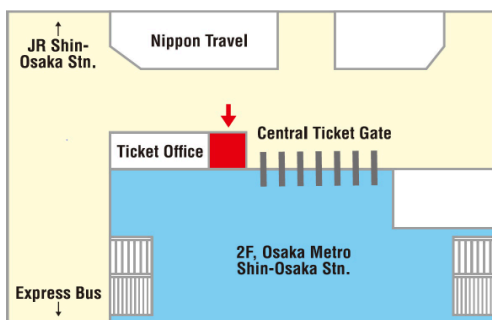

Location 5

**Sugi Pharmacy Shinsaibashi Store  
3th floor**

Hour of Operation :  
09:00 ~ 23:00

Location 6

**Sugi Pharmacy LINKS UMEDA  
store 1st basement**

Hour of Operation :  
9:30 ~ 22:00

Location 7

**Sugi Pharmacy KITTE OSAKA  
Store 1st basement**

Hour of Operation :  
9:00-23:00(Weekdays),  
10:00-23:00(Sat.& Sun.&Holidays)

Location 8

**Osaka Metro Information Counter  
Shin-Osaka Station**

Hour of Operation :  
9:00~16:30

Location 9