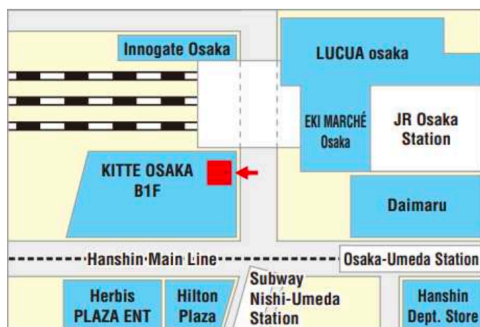

Location 5

**Sugi Pharmacy Shinsaibashi Store  
3th floor**

Hour of Operation :  
09:00 ~ 23:00

Location 6

**Sugi Pharmacy LINKS UMEDA  
store 1st basement**

Hour of Operation :  
9:30 ~ 22:00

Location 7

**Sugi Pharmacy KITTE OSAKA  
Store 1st basement**

Hour of Operation :  
9:00-23:00(Weekdays),  
10:00-23:00(Sat.& Sun.&Holidays)

Location 8

**Osaka Metro Information Counter  
Shin-Osaka Station**

Hour of Operation :  
9:00~16:30

Location 9