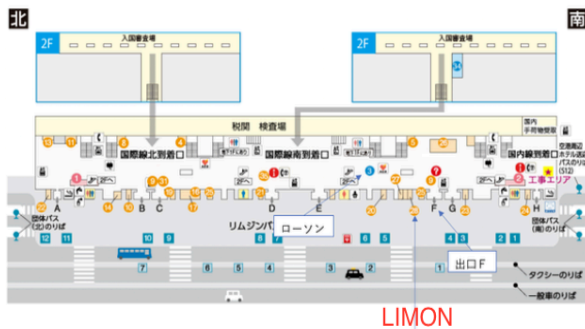

Osaka Metro & Osaka City Bus Pass 1 day/2 day Exchange Location & Hours of Operation

Location 1

Kansai Tourist Information Center Kansai International Airport

Kansai International Airport Terminal 1 1

Hour of Operation :
9:00~19:00

Location 2

LIMON WELCOME DESK

(Kansai International Airport Terminal 1, 1st floor)

(Kansai Airport Terminal 1, 1st floor, near Exit F. There is a Lawson convenience store nearby.)

Hour of Operation :
9:00~19:00

*Last business day: March 31, 2025

Location 3

Osaka Metro Midosuji Line Namba Station

Multilingual Information Center

Osaka Metro Midosuji Line Namba Station, outside the northeast ticket gate

Hour of Operation :
9:00~20:00
Closed : 1/1

Location 4

EDION NAMBA MAIN STORE 8th floor

Hour of Operation :
10:00 ~ 21:00

- About 2 minutes from Exit 1 of Osaka Metro Namba Station.
- About 4 minutes from Nankai Namba Station's central ticket gate.