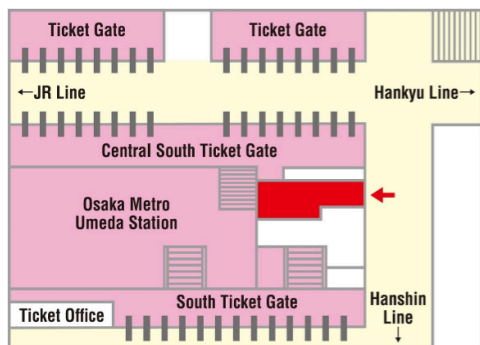

Location 12

Osaka Metro Umeda Station Commuter pass sales counter

Hour of Operation :
7:00 - 20:00 (Mon. - Fri.)
9:00 - 20:00 (Sat.)
9:00 - 18:00 (Sun. & Holidays)

*Excluding Friday, March 21, 2025 to
Sunday, April 20, 2025