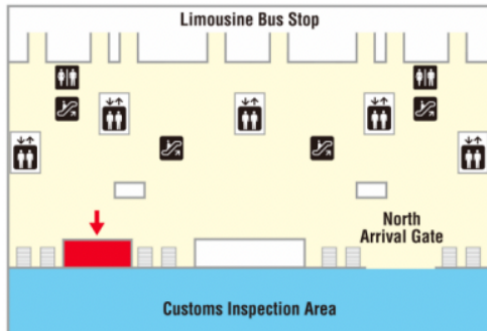

Osaka Metro & Osaka City Bus Pass 1 day/2 day Exchange Location & Hours of Operation

Location 1