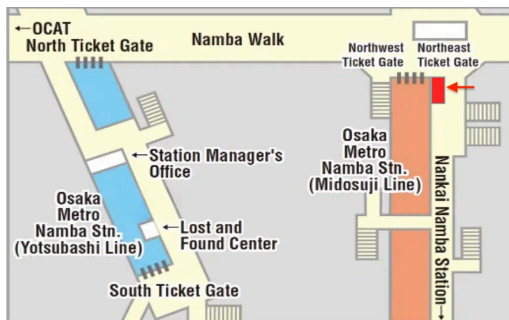

Location 2

LIMON WELCOME DESK

(Kansai International Airport Terminal 1, 1st floor)

(Kansai Airport Terminal 1, 1st floor, near Exit F. There is a Lawson convenience store nearby.)

Hour of Operation :
9:00~19:00

*Last business day: March 31, 2025

Location 3

Osaka Metro Midosuji Line Namba Station

Multilingual Information Center

Osaka Metro Midosuji Line Namba Station, outside the northeast ticket gate

Hour of Operation :
9:00~20:00
Closed : 1/1

Location 4

EDION NAMBA MAIN STORE 8th floor

Hour of Operation :
10:00 ~ 21:00

- About 2 minutes from Exit 1 of Osaka Metro Namba Station.
- About 4 minutes from Nankai Namba Station's central ticket gate.

Location 5

**Osaka JOINER Guide & Tour Base
(Namba Walk Zone3)**

Hour of Operation :
 10:00~20:50
 12/31: 10:00-18:00
 1/2: 11:00-20:00

Closed : 2024/7/17、 9/18、 11/20、
 2025/1/1、 1/15、 3/12

Location 6

**Sugi Pharmacy Shinsaibashi Store
3th floor**