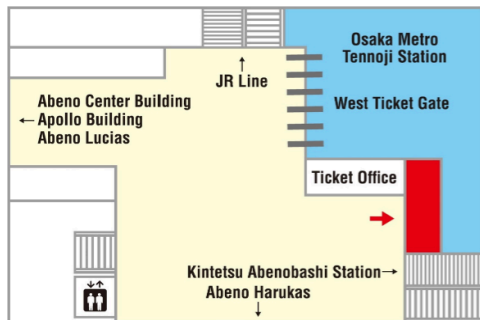

Location 10

Osaka Metro Tennoji Station Commuter pass sales counter

Hour of Operation :
9:00 - 20:00 (Mon. - Sat.)
9:00 - 18:00 (Sun. & Holidays)
Closed: Jan 1st

*Excluding Friday, March 21, 2025 to
Sunday, April 20, 2025