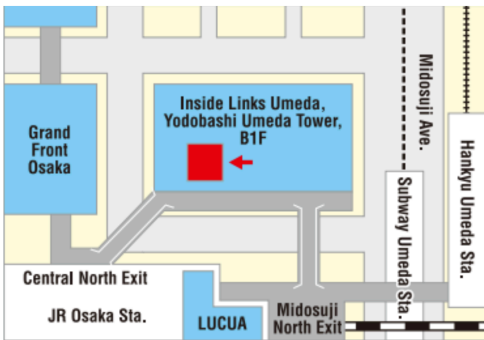

Location 7

**Sugi Pharmacy LINKS UMEDA
store 1st basement**

Hour of Operation :
9:30 ~ 22:00