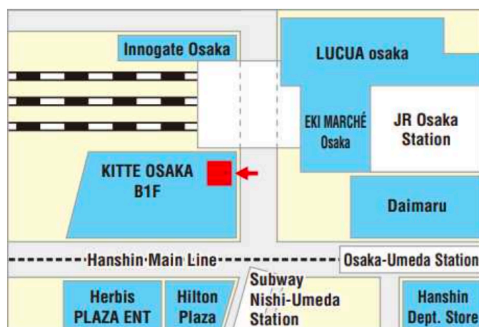

Location 4

EDION NAMBA MAIN STORE 8th floor

Hour of Operation :
10:00 ~ 21:00

- About 2 minutes from Exit 1 of Osaka Metro Namba Station.
- About 4 minutes from Nankai Namba Station's central ticket gate.

Location 5

**Osaka JOINER Guide & Tour Base
(Namba Walk Zone3)**

Hour of Operation :
 10:00~20:50
 12/31: 10:00-18:00
 1/2: 11:00-20:00

Closed : 2024/7/17、 9/18、 11/20、
 2025/1/1、 1/15、 3/12

Location 6

**Sugi Pharmacy Shinsaibashi Store
3th floor**

Hour of Operation :
 09:00 ~ 23:00

Location 7

**Sugi Pharmacy LINKS UMEDA
store 1st basement**

Hour of Operation :
 9:30 ~ 22:00

Location 8

**Sugi Pharmacy KITTE OSAKA
Store 1st basement**

Hour of Operation :
 9:00-23:00(Weekdays),
 10:00-23:00(Sat.& Sun.&Holidays)