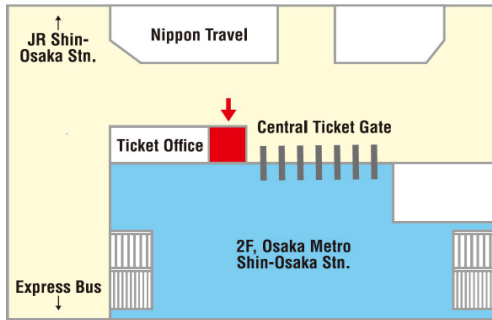

Location 9

Osaka Metro Information Counter Shin-Osaka Station

Hour of Operation :
9:00~16:30