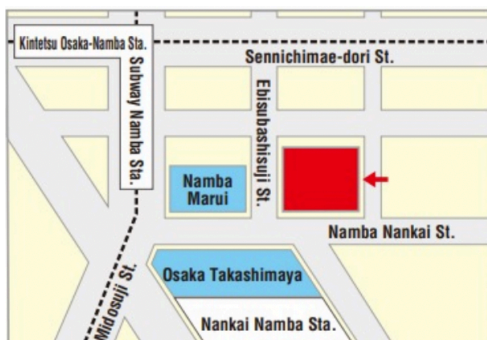

Location 2

LIMON WELCOME DESK

(Kansai International Airport Terminal 1, 1st floor)

(Kansai Airport Terminal 1, 1st floor, near Exit F. There is a Lawson convenience store nearby.)

Hour of Operation :
9:00~19:00

*Last business day: March 31, 2025

Location 3

Osaka Metro Midosuji Line Namba Station

Multilingual Information Center

Osaka Metro Midosuji Line Namba Station, outside the northeast ticket gate

Hour of Operation :
9:00~20:00
Closed : 1/1

Location 4

EDION NAMBA MAIN STORE 8th floor

Hour of Operation :
10:00 ~ 21:00

- About 2 minutes from Exit 1 of Osaka Metro Namba Station.
- About 4 minutes from Nankai Namba Station's central ticket gate.

Location 5

**Osaka JOINER Guide & Tour Base
(Namba Walk Zone3)**

Hour of Operation :
 10:00~20:50
 12/31: 10:00-18:00
 1/2: 11:00-20:00

Closed : 2024/7/17、 9/18、 11/20、
 2025/1/1、 1/15、 3/12

Location 6

**Sugi Pharmacy Shinsaibashi Store
3th floor**