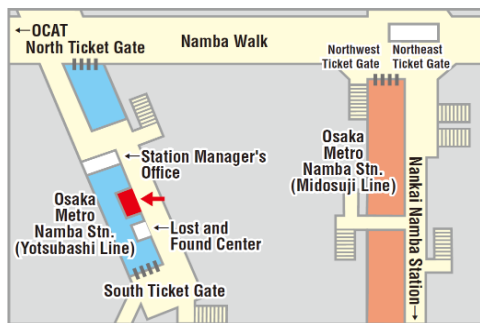

Location 11

Osaka Metro Namba Station Commuter pass sales counter

Hour of Operation :
9:00 - 20:00 (Mon. - Sat.)
9:00 - 18:00 (Sun. & Holidays)
Closed: Jan 1st

*Excluding Friday, March 21, 2025 to
Sunday, April 20, 2025