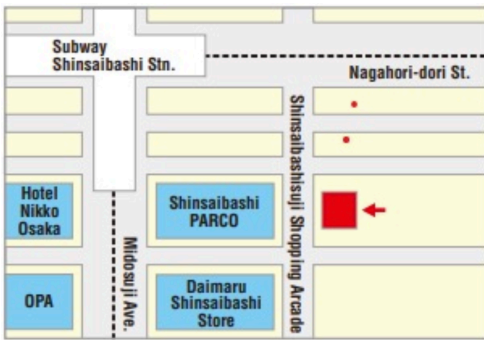

*Last business day: March 31, 2025

Location 3

Osaka Metro Midosuji Line Namba Station

Multilingual Information Center

Osaka Metro Midosuji Line Namba Station, outside the northeast ticket gate

Hour of Operation :
9:00~20:00
Closed : 1/1

Location 4

EDION NAMBA MAIN STORE 8th floor

Hour of Operation :
10:00 ~ 21:00

- About 2 minutes from Exit 1 of Osaka Metro Namba Station.
- About 4 minutes from Nankai Namba Station's central ticket gate.

Location 5

**Osaka JOINER Guide & Tour Base
(Namba Walk Zone3)**

Hour of Operation :
 10:00~20:50
 12/31: 10:00-18:00
 1/2: 11:00-20:00

Closed : 2024/7/17、 9/18、 11/20、
 2025/1/1、 1/15、 3/12

Location 6

**Sugi Pharmacy Shinsaibashi Store
3th floor**

Hour of Operation :
 09:00 ~ 23:00

Location 7

**Sugi Pharmacy LINKS UMEDA
store 1st basement**

Hour of Operation :
 9:30 ~ 22:00

Location 8

**Sugi Pharmacy KITTE OSAKA
Store 1st basement**

Hour of Operation :
 9:00-23:00(Weekdays),
 10:00-23:00(Sat.& Sun.&Holidays)