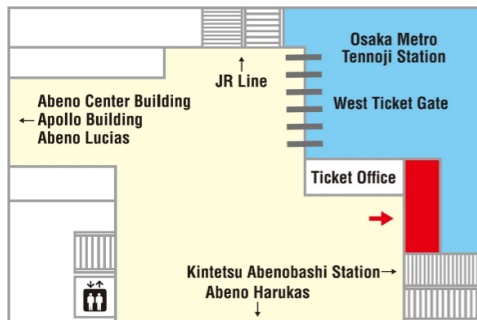

Location 5

**Osaka JOINER Guide & Tour Base
(Namba Walk Zone3)**

Hour of Operation :
10:00~20:50

Closed: 2024/7/17、9/18、11/20、
2025/1/1、1/15、3/12

Location 6

**Sugi Pharmacy Shinsaibashi Store 3th
floor**

Hour of Operation :
09:00 ~ 23:00

Location 7

**Sugi Pharmacy LINKS UMEDA store 1st
basement**

Hour of Operation :
9:30 ~ 22:00

Location 8

**Osaka Metro Information Counter
Shin-Osaka Station**

Hour of Operation :
9:00~16:30

Location 9

**Osaka Metro Tennoji Station
Commuter pass sales counter**