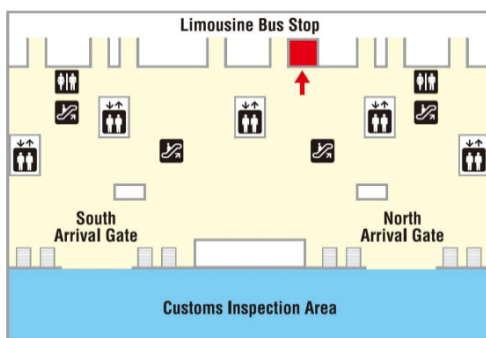

Location 2

LIMON WELCOME DESK

Kansai International Airport Terminal 1 1F

Hour of Operation :
9:00 ~ 19:00