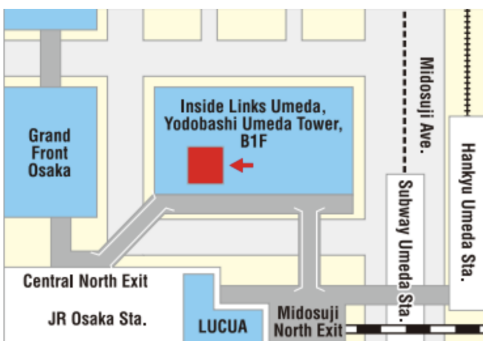

OSAKA 1day pass / OSAKA 2day pass Exchange Location & Hours of Operation

Location 1

Hana Tour Kansai Airport counter

(Kansai international Airport Terminal 1, 1st floor)
(Near Exit F, 1st floor, Terminal 1, Kansai Airport. There is a Lawson nearby.)

Kansai International Airport Terminal 1 1

Hour of Operation :
9:00 ~ 19:00

Location 4

EDION NAMBA MAIN STORE 8th floor

Hour of Operation :
10:00 ~ 21:00

- About 2 minutes from Exit 1 of Osaka Metro Namba Station.
- About 4 minutes from Nankai Namba Station's central ticket gate.

Location 5

**Osaka JOINER Guide & Tour Base
(Namba Walk Zone3)**

Hour of Operation :
10:00~20:50

Closed: 2024/7/17、9/18、11/20、
2025/1/1、1/15、3/12

Location 6

**Sugi Pharmacy Shinsaibashi Store 3th
floor**

Hour of Operation :
09:00 ~ 23:00

Location 7

**Sugi Pharmacy LINKS UMEDA store 1st
basement**

Hour of Operation :
9:30 ~ 22:00

Location 8

**Osaka Metro Information Counter
Shin-Osaka Station**

Hour of Operation :
9:00~16:30

Location 9

**Osaka Metro Tennoji Station
Commuter pass sales counter**