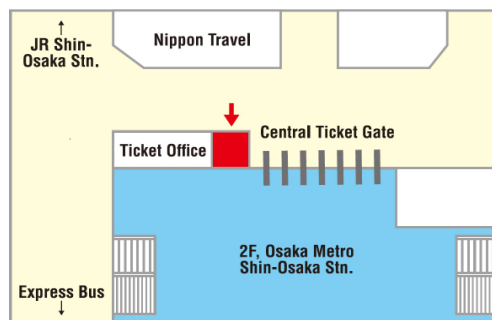

Location 5

**Osaka JOINER Guide & Tour Base
(Namba Walk Zone3)**

Hour of Operation :
10:00~20:50

Closed: 2024/7/17、9/18、11/20、
2025/1/1、1/15、3/12

Location 6

**Sugi Pharmacy Shinsaibashi Store 3th
floor**

Hour of Operation :
09:00 ~ 23:00

Location 7

**Sugi Pharmacy LINKS UMEDA store 1st
basement**

Hour of Operation :
9:30 ~ 22:00

Location 8

**Osaka Metro Information Counter
Shin-Osaka Station**

Hour of Operation :
9:00~16:30

Location 9

**Osaka Metro Tennoji Station
Commuter pass sales counter**