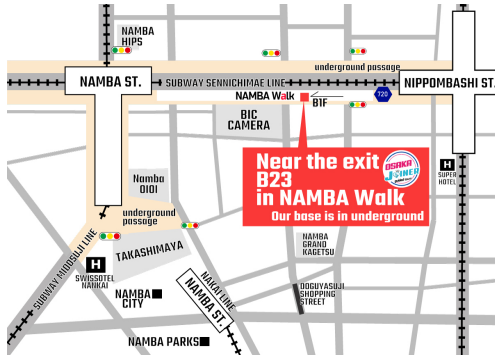

OSAKA 1day pass / OSAKA 2day pass Exchange Location & Hours of Operation

Location 1

Hana Tour Kansai Airport counter

(Kansai international Airport Terminal 1, 1st floor)
(Near Exit F, 1st floor, Terminal 1, Kansai Airport. There is a Lawson nearby.)

Hour of Operation :
9:00 ~ 18:00

Location 2

LIMON WELCOME DESK

Kansai International Airport Terminal 1 1F

Hour of Operation :
9:00 ~ 19:00

Location 3

Kansai Tourist Information Center Kansai International Airport

Kansai International Airport Terminal 1 1

Hour of Operation :
9:00 ~ 19:00

Location 4

EDION NAMBA MAIN STORE 8th floor

Hour of Operation :
10:00 ~ 21:00

- About 2 minutes from Exit 1 of Osaka Metro Namba Station.
- About 4 minutes from Nankai Namba Station's central ticket gate.

Location 5

**Osaka JOINER Guide & Tour Base
(Namba Walk Zone3)**

Hour of Operation :
10:00~20:50

Closed: 2024/7/17、9/18、11/20、
2025/1/1、1/15、3/12

Location 6

**Sugi Pharmacy Shinsaibashi Store 3th
floor**

Hour of Operation :
09:00 ~ 23:00