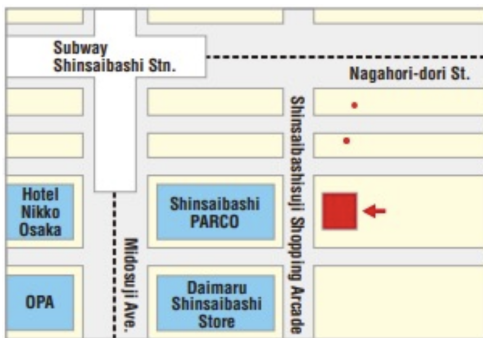

OSAKA 1day pass / OSAKA 2day pass Exchange Location & Hours of Operation

Location 1

Hana Tour Kansai Airport counter

(Kansai international Airport Terminal 1, 1st floor)
(Near Exit F, 1st floor, Terminal 1, Kansai Airport. There is a Lawson nearby.)

Kansai International Airport Terminal 1 1

Hour of Operation :
9:00 ~ 19:00

Location 4

EDION NAMBA MAIN STORE 8th floor

Hour of Operation :
10:00 ~ 21:00

- About 2 minutes from Exit 1 of Osaka Metro Namba Station.
- About 4 minutes from Nankai Namba Station's central ticket gate.

Location 5

**Osaka JOINER Guide & Tour Base
(Namba Walk Zone3)**

Hour of Operation :
10:00~20:50

Closed: 2024/7/17、9/18、11/20、
2025/1/1、1/15、3/12

Location 6

**Sugi Pharmacy Shinsaibashi Store 3th
floor**

Hour of Operation :
09:00 ~ 23:00

Location 7

**Sugi Pharmacy LINKS UMEDA store 1st
basement**

Hour of Operation :
9:30 ~ 22:00

Location 8

**Osaka Metro Information Counter
Shin-Osaka Station**

Hour of Operation :
9:00~16:30

Location 9

**Osaka Metro Tennoji Station
Commuter pass sales counter**