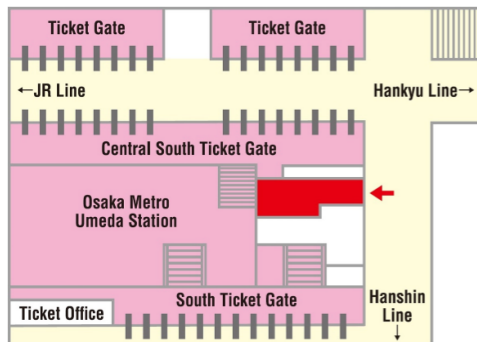

Location 11

**Osaka Metro Umeda Station
Commuter pass sales counter**

Hour of Operation :
7:00 - 20:00 (Mon. - Fri.)
9:00 - 20:00 (Sat.)
9:00 - 18:00 (Sun. & Holidays)