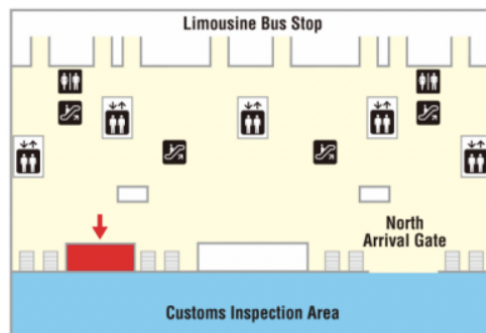

Location 3

Kansai Tourist Information Center Kansai International Airport

Kansai International Airport Terminal 1 1

Hour of Operation :
9:00 ~ 19:00