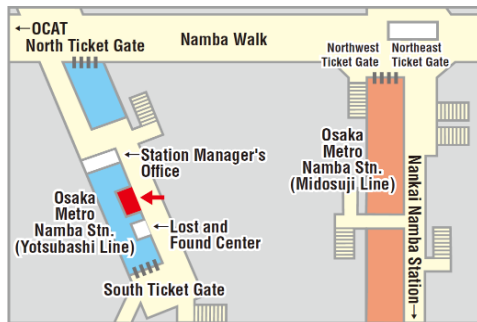

Location 10

**Osaka Metro Namba Station
Commuter pass sales counter**

Hour of Operation :
9:00 - 20:00 (Mon. - Sat.)
9:00 - 18:00 (Sun. & Holidays)
Closed: Jan 1st