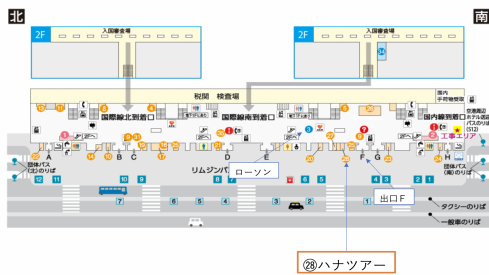

OSAKA 1day pass / OSAKA 2day pass Exchange Location & Hours of Operation

Location 1

Hana Tour Kansai Airport counter

(Kansai international Airport Terminal 1, 1st floor)
(Near Exit F, 1st floor, Terminal 1, Kansai Airport. There is a Lawson nearby.)

Hour of Operation :
9:00 ~ 18:00

Location 2

LIMON WELCOME DESK

Kansai International Airport Terminal 1 1F

Hour of Operation :
9:00 ~ 19:00

Location 3

Kansai Tourist Information Center Kansai International Airport

Kansai International Airport Terminal 1 1

Hour of Operation :
9:00 ~ 19:00

Location 4

EDION NAMBA MAIN STORE 8th floor

Hour of Operation :
10:00 ~ 21:00

- About 2 minutes from Exit 1 of Osaka Metro Namba Station.
- About 4 minutes from Nankai Namba Station's central ticket gate.

Location 5

**Osaka JOINER Guide & Tour Base
(Namba Walk Zone3)**

Hour of Operation :
10:00~20:50

Closed: 2024/7/17、9/18、11/20、
2025/1/1、1/15、3/12

Location 6

**Sugi Pharmacy Shinsaibashi Store 3th
floor**

Hour of Operation :
09:00 ~ 23:00