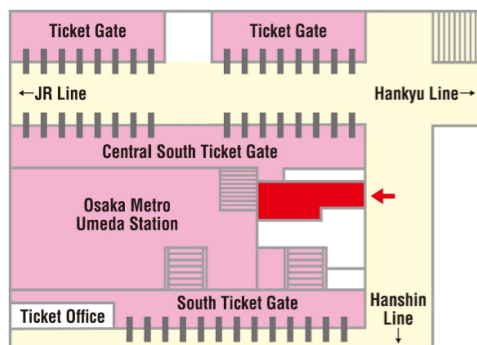

Location 12

**Osaka Metro Umeda Station
Commuter pass sales counter**

Hour of Operation :
7:00 - 20:00 (Mon. - Fri.)
9:00 - 20:00 (Sat.)
9:00 - 18:00 (Sun. & Holidays)