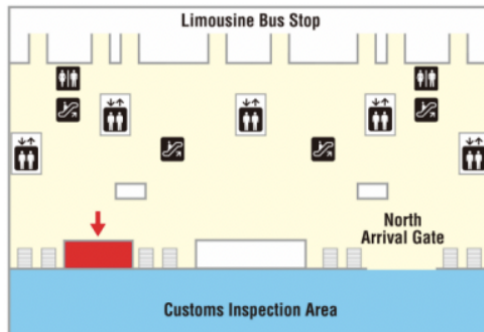

Location 3

Kansai Tourist Information Center Kansai International Airport

Kansai International Airport Terminal 1 1

Hour of Operation :
9:00 ~ 19:00