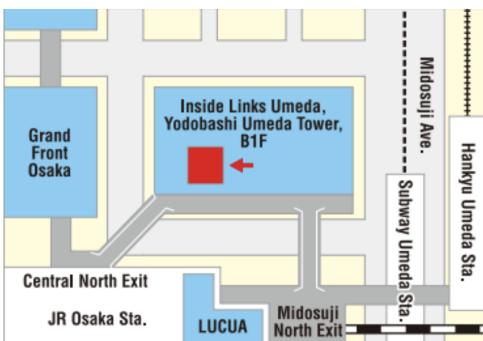

OSAKA 1day pass / OSAKA 2day pass Exchange Location & Hours of Operation

Location 1

Hana Tour Kansai Airport counter

(Kansai international Airport Terminal 1, 1st floor)
(Near Exit F, 1st floor, Terminal 1, Kansai Airport. There is a Lawson nearby.)

Kansai International Airport Terminal 1 1

Hour of Operation :
9:00 ~ 19:00

Location 4

EDION NAMBA MAIN STORE 8th floor

Hour of Operation :
10:00 ~ 21:00

- About 2 minutes from Exit 1 of Osaka Metro Namba Station.
- About 4 minutes from Nankai Namba Station's central ticket gate.

Location 5

Osaka JOINER Guide & Tour Base (Namba Walk Zone3)

Hour of Operation :
10:00~20:50

Closed: 2024/7/17、9/18、11/20、
2025/1/1、1/15、3/12

Location 6

Sugi Pharmacy Shinsaibashi Store 3th floor

Hour of Operation :
09:00 ~ 23:00

Location 7

Sugi Pharmacy LINKS UMEDA store 1st basement

Hour of Operation :
9:30 ~ 22:00

Location 8

Sugi Pharmacy KITTE OSAKA Store 1st basement

Hour of Operation :
9:00-23:00(Weekdays),
10:00-23:00(Sat.& Sun.&Holidays)