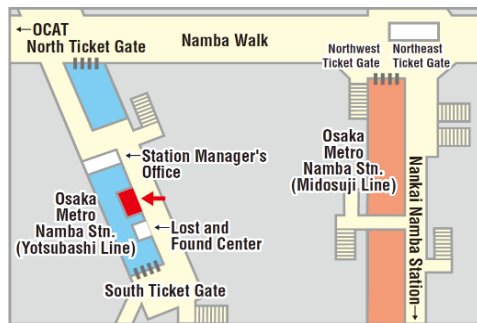

Location 11

**Osaka Metro Namba Station
Commuter pass sales counter**

Hour of Operation :
9:00 - 20:00 (Mon. - Sat.)
9:00 - 18:00 (Sun. & Holidays)
Closed: Jan 1st