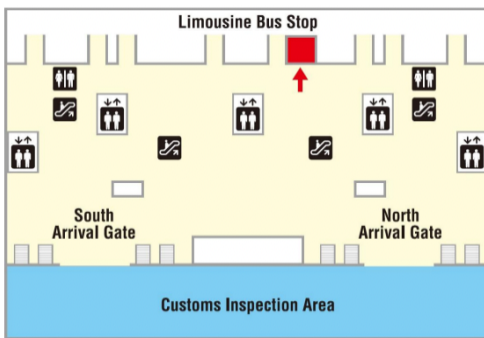

Location 2

LIMON WELCOME DESK

Kansai International Airport Terminal 1 1F

Hour of Operation :
9:00 ~ 19:00

※Until 2024/9/22 (last business day)