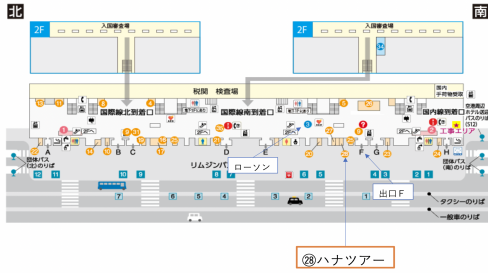

OSAKA 1day pass / OSAKA 2day pass Exchange Location & Hours of Operation

Location 1

Hana Tour Kansai Airport counter

(Kansai international Airport Terminal 1, 1st floor)
(Near Exit F, 1st floor, Terminal 1, Kansai Airport. There is a Lawson nearby.)

Hour of Operation :
9:00 ~ 18:00

Location 2

LIMON WELCOME DESK

Kansai International Airport Terminal 1 1F

Hour of Operation :
9:00 ~ 19:00

※Until 2024/9/22 (last business day)

Location 3

Kansai Tourist Information Center Kansai International Airport

Kansai International Airport Terminal 1 1

Hour of Operation :
9:00 ~ 19:00

Location 4

EDION NAMBA MAIN STORE 8th floor

Hour of Operation :
10:00 ~ 21:00

- About 2 minutes from Exit 1 of Osaka Metro Namba Station.
- About 4 minutes from Nankai Namba Station's central ticket gate.

Location 5

Osaka JOINER Guide & Tour Base (Namba Walk Zone3)

Hour of Operation :
10:00~20:50

Closed: 2024/7/17、9/18、11/20、
2025/1/1、1/15、3/12

Location 6

Sugi Pharmacy Shinsaibashi Store 3th floor

Hour of Operation :
09:00 ~ 23:00