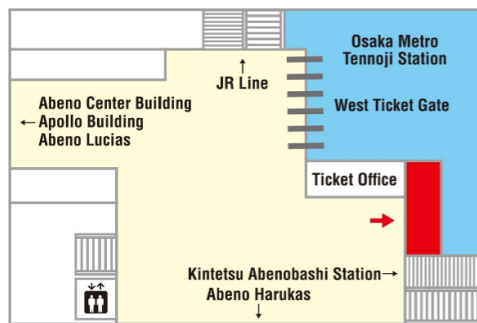

Location 10

**Osaka Metro Tennoji Station
Commuter pass sales counter**

Hour of Operation :
9:00 - 20:00 (Mon. - Sat.)
9:00 - 18:00 (Sun. & Holidays)
Closed: Jan 1st