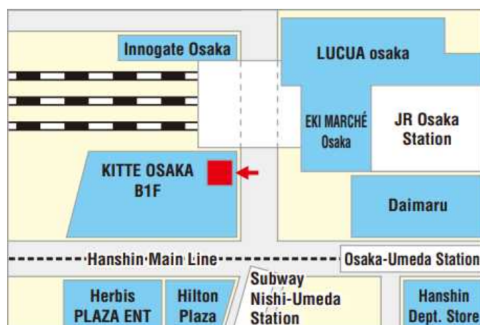

OSAKA 1day pass / OSAKA 2day pass Exchange Location & Hours of Operation

Location 1

Hana Tour Kansai Airport counter

(Kansai international Airport Terminal 1, 1st floor)
(Near Exit F, 1st floor, Terminal 1, Kansai Airport. There is a Lawson nearby.)

Kansai International Airport Terminal 1 1

Hour of Operation :
9:00 ~ 19:00

Location 4

EDION NAMBA MAIN STORE 8th floor

Hour of Operation :
10:00 ~ 21:00

- About 2 minutes from Exit 1 of Osaka Metro Namba Station.
- About 4 minutes from Nankai Namba Station's central ticket gate.

Location 5

Osaka JOINER Guide & Tour Base (Namba Walk Zone3)

Hour of Operation :
10:00~20:50

Closed: 2024/7/17、9/18、11/20、
2025/1/1、1/15、3/12

Location 6

Sugi Pharmacy Shinsaibashi Store 3th floor

Hour of Operation :
09:00 ~ 23:00

Location 7

Sugi Pharmacy LINKS UMEDA store 1st basement

Hour of Operation :
9:30 ~ 22:00

Location 8

Sugi Pharmacy KITTE OSAKA Store 1st basement

Hour of Operation :
9:00-23:00(Weekdays),
10:00-23:00(Sat.& Sun.&Holidays)