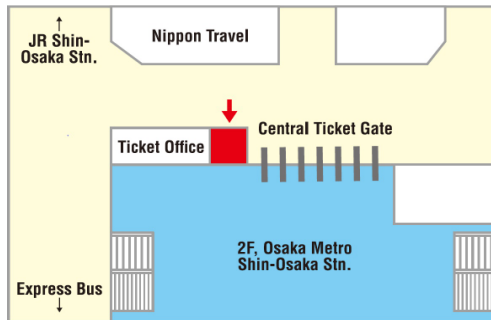

Location 9

**Osaka Metro Information Counter
Shin-Osaka Station**

Hour of Operation :
9:00 ~ 16:30