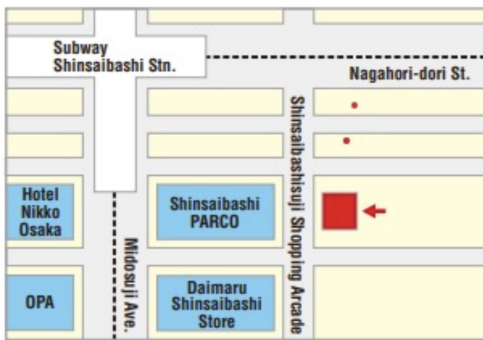

OSAKA 1day pass / OSAKA 2day pass Exchange Location & Hours of Operation

Location 1

Hana Tour Kansai Airport counter

(Kansai international Airport Terminal 1, 1st floor)
(Near Exit F, 1st floor, Terminal 1, Kansai Airport. There is a Lawson nearby.)

Kansai International Airport Terminal 1 1

Hour of Operation :
9:00 ~ 19:00

Location 4

EDION NAMBA MAIN STORE 8th floor

Hour of Operation :
10:00 ~ 21:00

- About 2 minutes from Exit 1 of Osaka Metro Namba Station.
- About 4 minutes from Nankai Namba Station's central ticket gate.

Location 5

Osaka JOINER Guide & Tour Base (Namba Walk Zone3)

Hour of Operation :
10:00~20:50

Closed: 2024/7/17、9/18、11/20、
2025/1/1、1/15、3/12

Location 6

Sugi Pharmacy Shinsaibashi Store 3th floor

Hour of Operation :
09:00 ~ 23:00

Location 7

Sugi Pharmacy LINKS UMEDA store 1st basement

Hour of Operation :
9:30 ~ 22:00

Location 8

Sugi Pharmacy KITTE OSAKA Store 1st basement

Hour of Operation :
9:00-23:00(Weekdays),
10:00-23:00(Sat.& Sun.&Holidays)