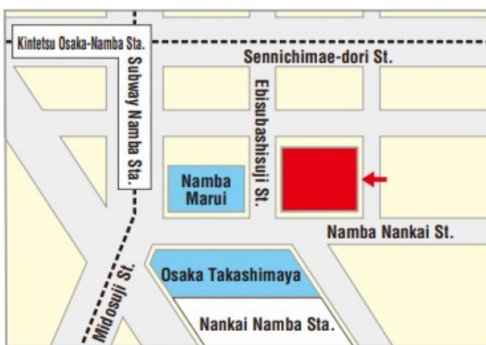

Location 2

Osaka Metro Midosuji Line Namba Station
Multilingual Information Center

Osaka Metro Midosuji Line Namba Station, outside the northeast ticket gate

Hour of Operation :
 9:00 ~ 20:00
 Closed: 1/1

Location 3

EDION NAMBA MAIN STORE 8th floor

Hour of Operation :
 10:00 ~ 21:00

- About 2 minutes from Exit 1 of Osaka Metro Namba Station.
- About 4 minutes from Nankai Namba Station's central ticket gate.

Location 4

Osaka JOINER Guide & Tour Base
(Namba Walk Zone3)

Hour of Operation :
 9:00 ~ 21:00
 12/31: 10:00-18:00
 1/2: 11:00-20:00

Closed: The third Wednesday of January, March, May, July, September, and November, and January 1