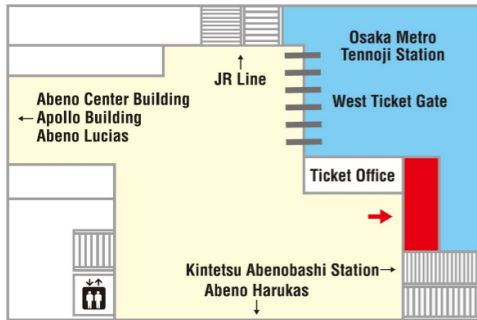

Location 9

**Osaka Metro Tennoji Station
Commuter pass sales counter**

Hour of Operation:

Closed: Jan 1st

9:00 - 20:00 (Mon. - Fri.)

9:00 - 18:00 (Sat. & Sun. & Holidays)

*Excluding March 21 to April 20