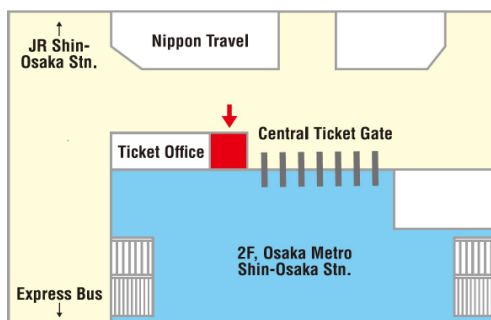

*** Closed from June 1, 2026**

Location 7

Sugi Pharmacy KITTE OSAKA Store 1st basement

Hour of Operation :
9:00-23:00(Weekdays),
10:00-23:00(Sat.& Sun.&Holidays)

*** Closed from June 1, 2026**

Location 8

Osaka Metro Information Counter Shin-Osaka Station