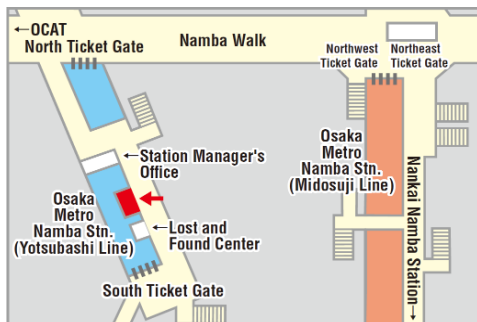

Location 10

**Osaka Metro Namba Station
Commuter pass sales counter**

Hour of Operation:

Closed: Jan 1st

12:00 - 20:00 (Mon. - Fri.)

12:00 - 18:00 (Sat. & Sun. & Holidays)

*Excluding March 21 to April 20