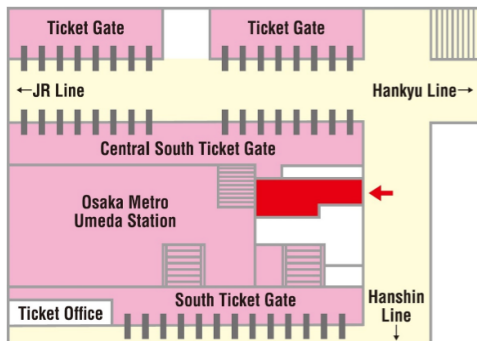

Location 11

**Osaka Metro Umeda Station
Commuter pass sales counter**

Hour of Operation:

7:00 - 20:00 (Mon. - Fri.)

9:00 - 20:00 (Sat.)

9:00 - 18:00 (Sun. & Holidays)

*Excluding March 21 to April 20

Closed from May 1, 2026