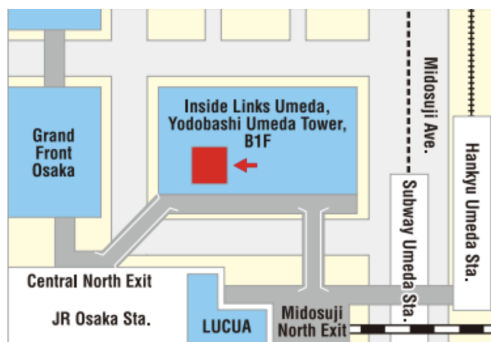

Location 3

EDION NAMBA MAIN STORE 8th floor

Hour of Operation :
 10:00 ~ 21:00

- About 2 minutes from Exit 1 of Osaka Metro Namba Station.
- About 4 minutes from Nankai Namba Station's central ticket gate.

Location 4

Osaka JOINER Guide & Tour Base
(Namba Walk Zone3)

Hour of Operation :
 9:00 ~ 21:00
 12/31: 10:00-18:00
 1/2: 11:00-20:00

Closed: The third Wednesday of January, March, May, July, September, and November, and January 1

Location 5

Sugi Pharmacy Shinsaibashi Store 3th floor

Hour of Operation :
09:00 ~ 23:00

*** Closed from June 1, 2026**

Location 6

Sugi Pharmacy LINKS UMEDA store 1st basement

Hour of Operation :
9:30 ~ 22:00

*** Closed from June 1, 2026**

Location 7

Sugi Pharmacy KITTE OSAKA Store 1st basement

Hour of Operation :
9:00-23:00(Weekdays),
10:00-23:00(Sat.& Sun.&Holidays)

*** Closed from June 1, 2026**

Location 8

Osaka Metro Information Counter Shin-Osaka Station