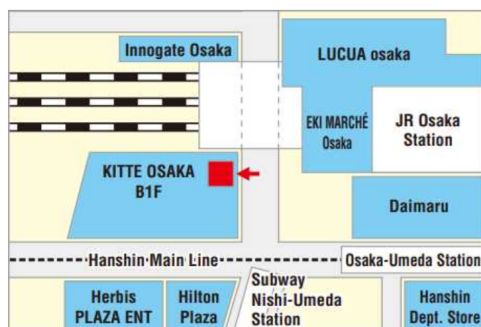

Location 3

EDION NAMBA MAIN STORE 8th floor

Hour of Operation :
 10:00 ~ 21:00

- About 2 minutes from Exit 1 of Osaka Metro Namba Station.
- About 4 minutes from Nankai Namba Station's central ticket gate.

Location 4

Osaka JOINER Guide & Tour Base
(Namba Walk Zone3)

Hour of Operation :
 9:00 ~ 21:00
 12/31: 10:00-18:00
 1/2: 11:00-20:00

Closed: The third Wednesday of January, March, May, July, September, and November, and January 1

Location 5

Sugi Pharmacy Shinsaibashi Store 3th floor

Hour of Operation :
09:00 ~ 23:00

*** Closed from June 1, 2026**

Location 6

Sugi Pharmacy LINKS UMEDA store 1st basement

Hour of Operation :
9:30 ~ 22:00

*** Closed from June 1, 2026**

Location 7

Sugi Pharmacy KITTE OSAKA Store 1st basement

Hour of Operation :
9:00-23:00(Weekdays),
10:00-23:00(Sat.& Sun.&Holidays)

*** Closed from June 1, 2026**

Location 8

Osaka Metro Information Counter Shin-Osaka Station