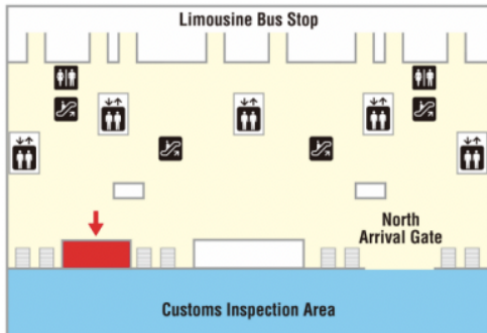

Osaka Metro & Osaka City Bus Pass 1 day/2day

Exchange Location & Hours of Operation

Location 1

Kansai Tourist Information Center
Kansai International Airport
Kansai International Airport Terminal 1 1

Hour of Operation :
9:00 ~ 19:00