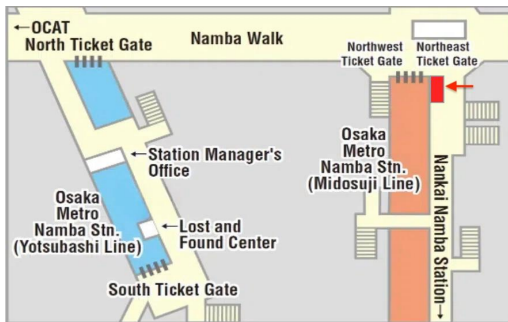

Osaka Metro & Osaka City Bus Pass 1 day/2day

Exchange Location & Hours of Operation

Location 1

Kansai Tourist Information Center
Kansai International Airport
 Kansai International Airport Terminal 1 1

Hour of Operation :
 9:00 ~ 19:00

Location 2

Osaka Metro Midosuji Line Namba Station
Multilingual Information Center

Osaka Metro Midosuji Line Namba Station, outside the northeast ticket gate

Hour of Operation :
 9:00 ~ 20:00
 Closed: 1/1

Location 3

EDION NAMBA MAIN STORE 8th floor

Hour of Operation :
 10:00 ~ 21:00

- About 2 minutes from Exit 1 of Osaka Metro Namba Station.
- About 4 minutes from Nankai Namba Station's central ticket gate.

Location 4

Osaka JOINER Guide & Tour Base
(Namba Walk Zone3)

Hour of Operation :
 9:00 ~ 21:00
 12/31: 10:00-18:00
 1/2: 11:00-20:00

Closed: The third Wednesday of January, March, May, July, September, and November, and January 1