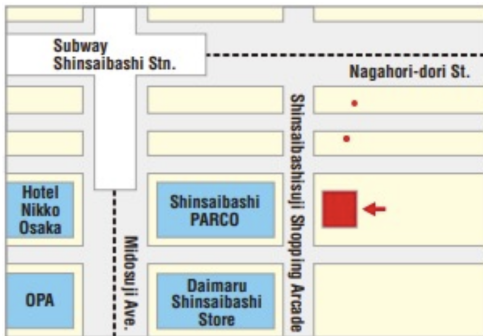

Location 3

EDION NAMBA MAIN STORE 8th floor

Hour of Operation :
 10:00 ~ 21:00

- About 2 minutes from Exit 1 of Osaka Metro Namba Station.
- About 4 minutes from Nankai Namba Station's central ticket gate.

Location 4

Osaka JOINER Guide & Tour Base
(Namba Walk Zone3)

Hour of Operation :
 9:00 ~ 21:00
 12/31: 10:00-18:00
 1/2: 11:00-20:00

Closed: The third Wednesday of January, March, May, July, September, and November, and January 1

Location 5

Sugi Pharmacy Shinsaibashi Store 3th floor

Hour of Operation :
09:00 ~ 23:00

*** Closed from June 1, 2026**

Location 6

Sugi Pharmacy LINKS UMEDA store 1st basement

Hour of Operation :
9:30 ~ 22:00

*** Closed from June 1, 2026**

Location 7

Sugi Pharmacy KITTE OSAKA Store 1st basement

Hour of Operation :
9:00-23:00(Weekdays),
10:00-23:00(Sat.& Sun.&Holidays)

*** Closed from June 1, 2026**

Location 8

Osaka Metro Information Counter Shin-Osaka Station