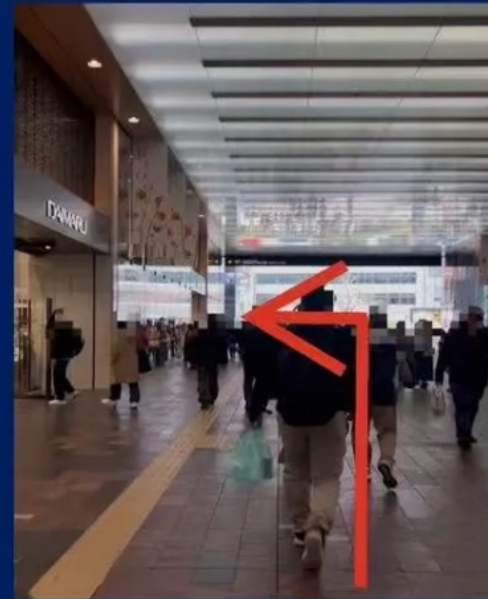

JR 八重洲北出口 JR Yaesu North Exit

從八重洲北出口出去，會看到"TOFROM YAESU"大樓在馬路對面左面方向。  
Walk through the Daimaru shopping arcade.  
You will see the "TOFROM Yaesu Building" across the road on your left.

大樓左邊有側門，走下樓梯直達八重洲巴士總站地下A。  
Enter through the side door on the left.  
Take the stairs down to Bus Terminal Tokyo Yaesu A.

集合點在 巴士站 A01 號。  
The meeting point is at Platform A01.