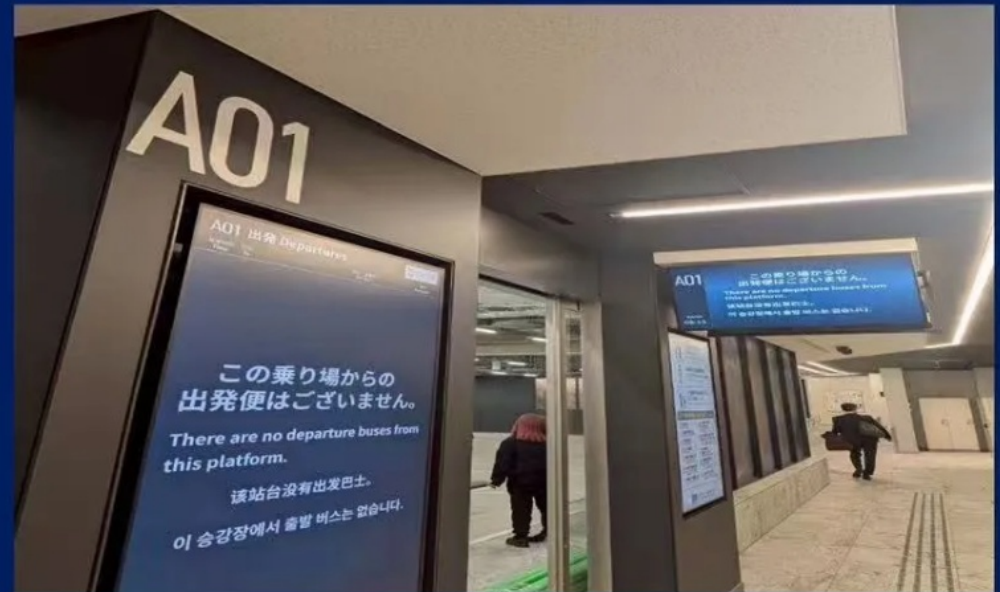

JR 八重洲北出口 JR Yaesu North Exit

從八重洲北出口出去，會看到"TOFROM YAESU"大樓在馬路對面左面方向。  
Walk through the Daimaru shopping arcade.  
You will see the "TOFROM Yaesu Building" across the road on your left.

大樓左邊有側門，走下樓梯直達八重洲巴士總站地下A。  
Enter through the side door on the left.  
Take the stairs down to Bus Terminal Tokyo Yaesu A.

集合點在 巴士站 A01 號。  
The meeting point is at Platform A01.