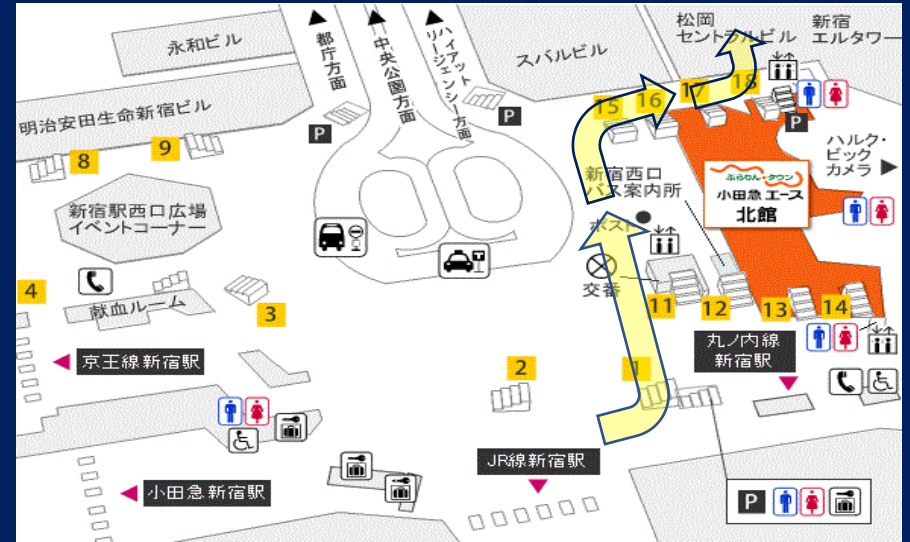

JR新宿站西口地下廣場 JR Shinjuku West Exit

看到迴旋處靠右邊(警察交番方向)前進後向右轉(會看到公廁)  
When you see the roundabout (taxipool), keep right go straight then turn right

從這邊進去上樓梯到達地面  
Go up the stairs to Ground floor

或 從[出口20]上樓梯到達地面 (新宿西口エルタワー)  
Or another stairway at [Exit 20] (Shinjuku L Tower)

上地面後就會看到三井住友銀行的看板(集合點)  
You will see this Signboard on the ground floor (Meeting Point)

集合點旁邊看到星巴克 (新宿西口エルタワー)  
You will see a starbucks (Shinjuku L tower) nearby

領隊會手持黃色旗子  
You will see our tour leader holding a ONTABI flag

巴士會在馬路旁等候  
Coach will be waiting nearby